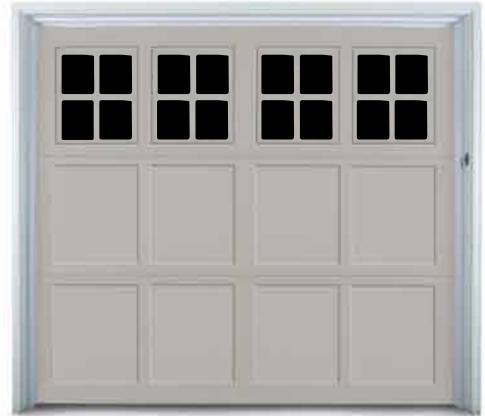

COACH HOUSE SERIES 501- 512

SOLID WOOD SECTIONAL GARAGE DOORS

501

504

506

508

510

512